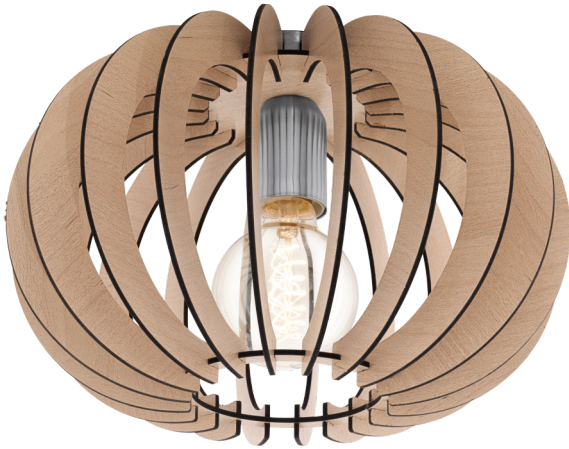

## STELLATO

### General Information

Material number	95036
Type	ceiling light
Product segment	Indoor
Theme	Lamellenleuchten

### Dimensions

Article Height (in mm)	205
Article Diameter (in mm)	300
Net Weight	0.7 Kilogram

### Material & Colour

Enclosure Material	steel
Enclosure Colour	satin nickel
Glass/Shade Material	wood
Glass/Shade Colour	maple