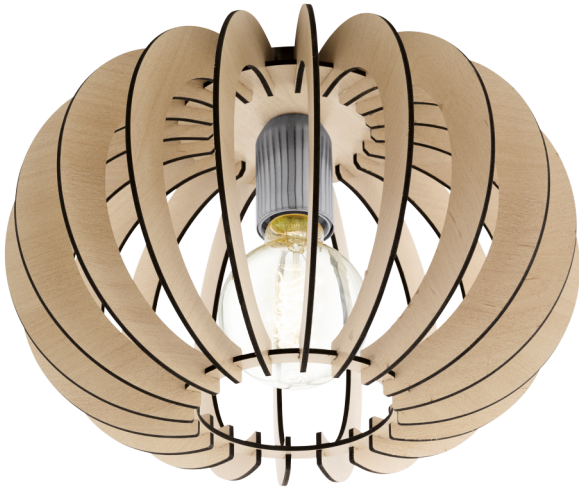

95037 STELLATO

General Information

Material number	95037
Type	ceiling light
Product segment	Indoor
Theme	Lamellenleuchten

Dimensions

Article Height (in mm)	255
Article Diameter (in mm)	400
Net Weight	1.105 Kilogram

Material & Colour

Enclosure Material	steel
Enclosure Colour	satın nickel
Glass/Shade Material	wood
Glass/Shade Colour	maple

Functionality

Switch Type	without switch
Battery	No

Technical Information

Protection Degree	IP20
Protection Class	1
Mains Voltage	220-240V,50/60Hz
Operation Voltage	220-240V,50/60Hz
max. Wattage (1)	1X60W

95037 STELLATO

Illuminant 1

Illuminant Type (1)	E27
Illuminant incl. (1)	Exclusive
Socket Type (1)	E27

E27

1X60
W