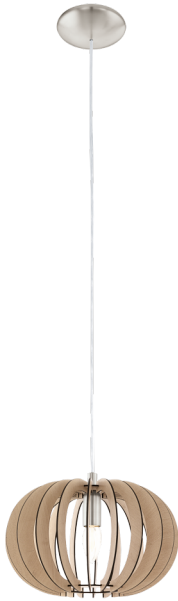

95038 STELLATO

General Information

Material number	95038
Type	pendant light
Product segment	Indoor
Theme	Lamellenleuchten

Dimensions

Article Height (in mm)	1300
Article Diameter (in mm)	300
Net Weight	0.888 Kilogram

Material & Colour

Enclosure Material	steel
Enclosure Colour	satın nickel
Glass/Shade Material	wood
Glass/Shade Colour	maple

Functionality

Switch Type	without switch
Battery	No

Technical Information

Protection Degree	IP20
Protection Class	2
Mains Voltage	220-240V,50/60Hz
Operation Voltage	220-240V,50/60Hz
max. Wattage (1)	1X60W

95038 STELLATO

Illuminant 1

Illuminant Type (1)	E27
Illuminant incl. (1)	Exclusive
Socket Type (1)	E27

E27

1X60
W