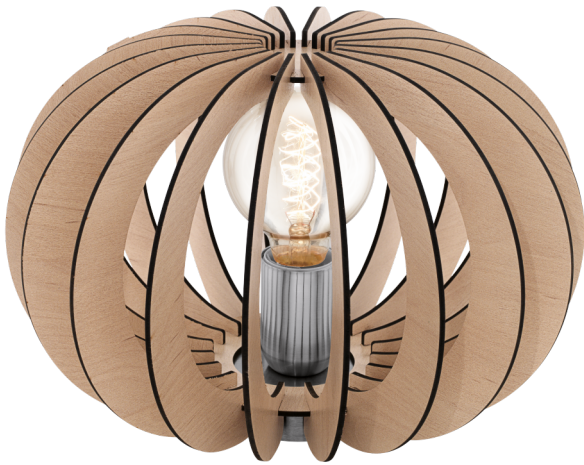

95043 STELLATO

General Information

| | |
|-----------------|------------------|
| Material number | 95043 |
| Type | table light |
| Product segment | Indoor |
| Theme | Lamellenleuchten |

Dimensions

| | |
|--------------------------|----------------|
| Article Height (in mm) | 210 |
| Article Diameter (in mm) | 300 |
| Net Weight | 0.818 Kilogram |

Material & Colour

| | |
|----------------------|--------------|
| Enclosure Material | steel |
| Enclosure Colour | satın nickel |
| Glass/Shade Material | wood |
| Glass/Shade Colour | maple |

Functionality