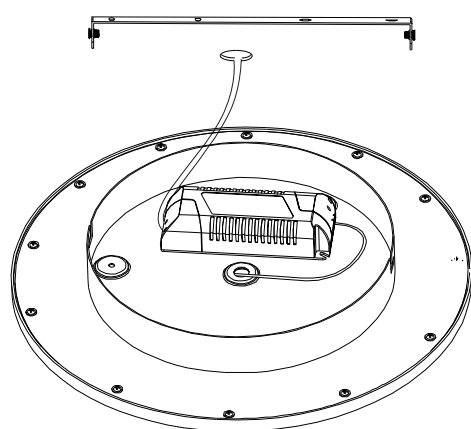

EGLO LED panel light

Art.-Nr.: 97501 97502 97958
 97959 79329 79332
 33341 33343

A

B

C

Driver Installation (Fig.1)

D

E