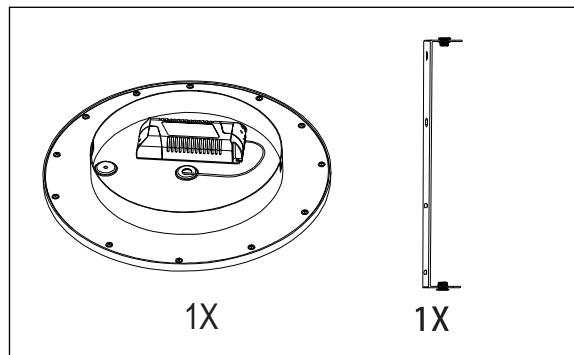

EGLO LED panel light

Art.-Nr.: 97501 97502 97958
 97959 79329 79332
 33341 33343

A

B

C

Driver Installation (Fig.1)

D

E