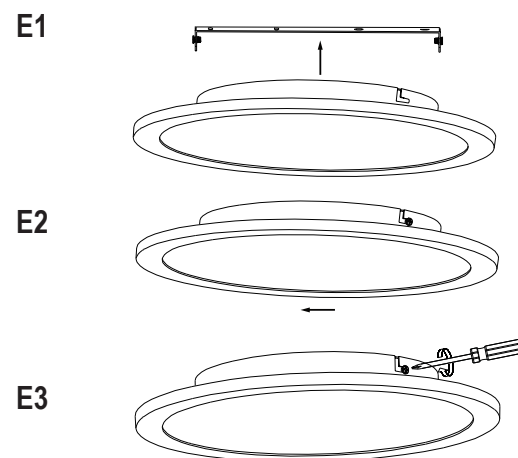

EGLO LED panel light

Art.-Nr.: 97501 97502 97958
 97959 79329 79332
 33341 33343

A

B

C

Driver Installation (Fig.1)

D

E