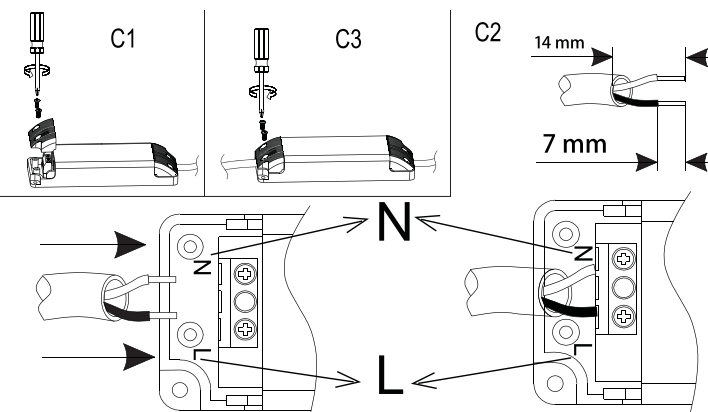

EGLO LED panel light

Art.-Nr.: 97501 97502 97958
 97959 79329 79332
 33341 33343

A

B

C

Driver Installation (Fig.1)

D

E