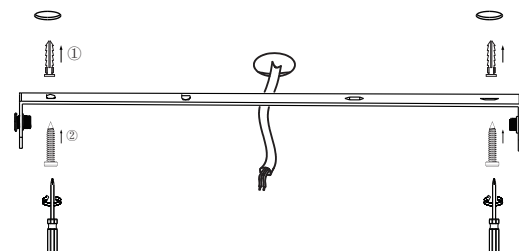

EGLO LED panel light

Art.-Nr.: 97501 97502 97958
 97959 79329 79332
 33341 33343

A

B

C

Driver Installation (Fig.1)

D

E