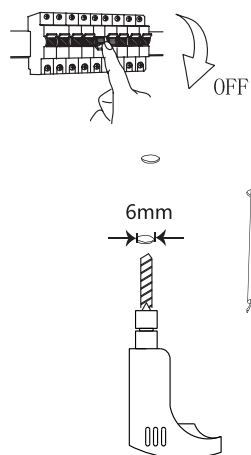

EGLO LED panel light

Art.-Nr.: 97501 97502 97958
 97959 79329 79332
 33341 33343

A

B

C

Driver Installation (Fig.1)

D

E