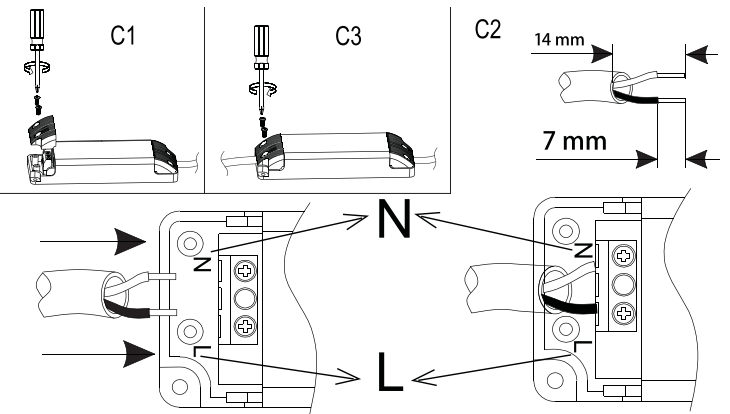

EGLO LED panel light

Art.-Nr.: 97503 97961
79333 33342

A

B

C

Driver Installation (Fig.1)

D

E