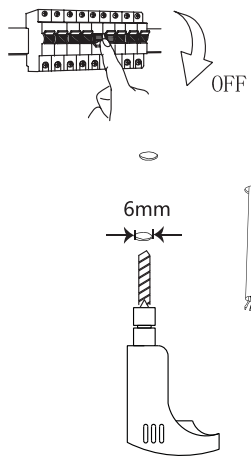

EGLO LED panel light

Art.-Nr.: 97503 97961
79333 33342

A

B

C

Driver Installation (Fig.1)

D

E