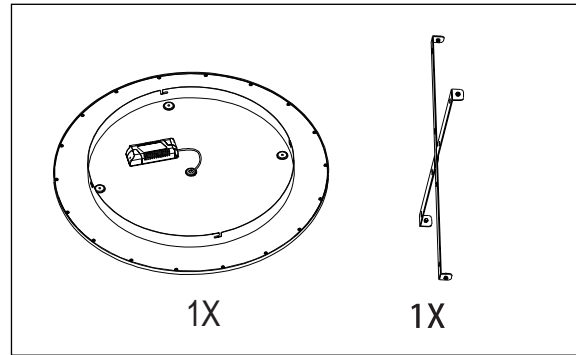

EGLO LED panel light

Art.-Nr.: 97503 97961
79333 33342

A

B

C

Driver Installation (Fig.1)

D

E