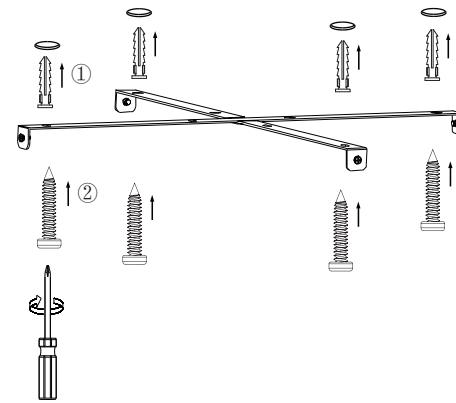

EGLO LED panel light

Art.-Nr.: 97503 97961
79333 33342

A

B

C

Driver Installation (Fig.1)

D

E