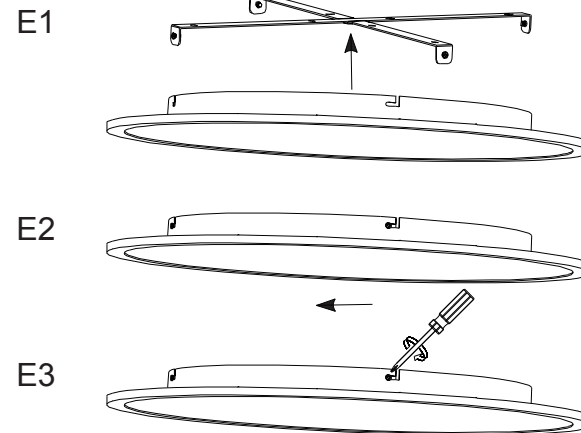

EGLO LED panel light

Art.-Nr.: 97503 97961
79333 33342

A

B

C

Driver Installation (Fig.1)

D

E