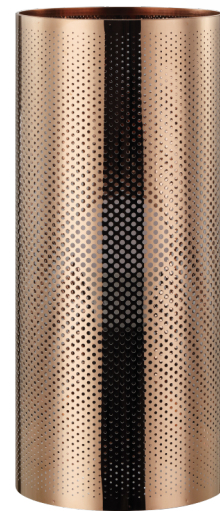

99018 TABIAGO

General Information

Material number	99018
Type	table light
Product segment	Indoor
Theme	sonstige / nicht zuordenbar

Dimensions

Article Height (in mm)	300
Article Diameter (in mm)	130
Net Weight	0.606 Kilogram

Material & Colour

Enclosure Material	steel
Enclosure Colour	black
Cable Colour	ZZKABFA_SW
Glass/Shade Material	steel
Glass/Shade Colour	roségold

Functionality

Switch Type	in-line switch
Battery	No

Technical Information