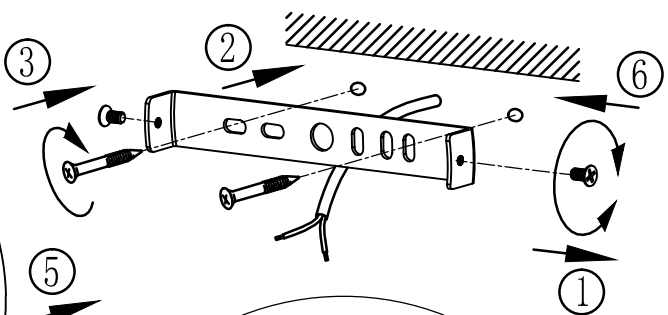

B

Bluetooth
dimming

BLA99028
www.eglo.com