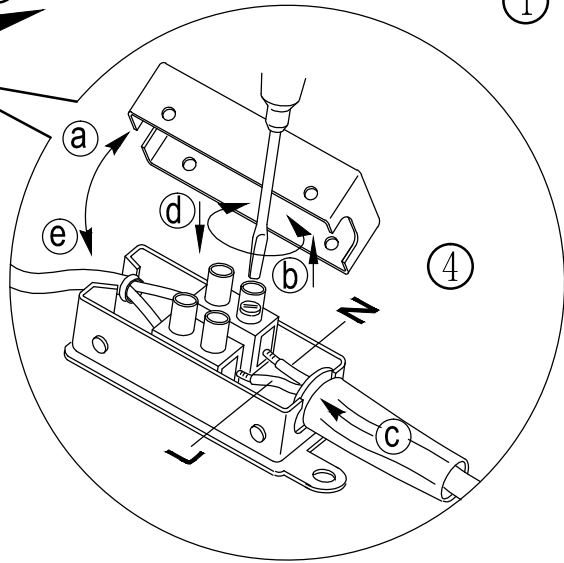

B

Bluetooth
dimming

BLA99028
www.eglo.com