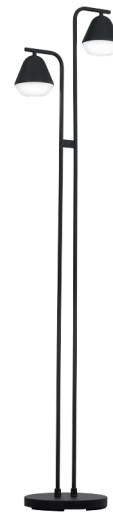

99036 PALBIETA

General Information

Material number	99036
Type	floor light
Product segment	Indoor
Theme	sonstige / nicht zuordenbar

Dimensions

Article Height (in mm)	1530
Article Width (in mm)	250
Article Length (in mm)	350
Net Weight	5.05 Kilogram
Base Diameter (in mm)	250

Material & Colour

Enclosure Material	steel
Enclosure Colour	black
Cable Colour	ZZKABFA_SW
Glass/Shade Material	plastic
Glass/Shade Colour	clear, satined

Functionality

Switch Type	foot-switch
Battery	No

Technical Information