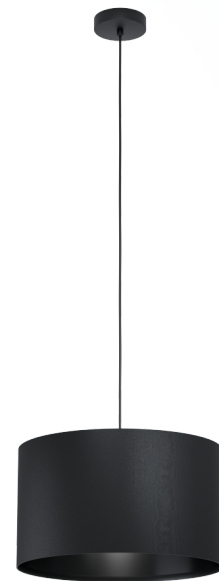

Technical Information

Protection Class	2
Mains Voltage	220-240V,50/60Hz
Operation Voltage	220-240V,50/60Hz

Technical changes reserved

EGLO Leuchten GmbH
Heiligkreuz 22 | 6136 Pill | Austria
Tel. +43 (0) 5242 / 6996 - 0
Fax: +43 (0) 5242 / 6996 - 938
www.eglo.com

my light | my style