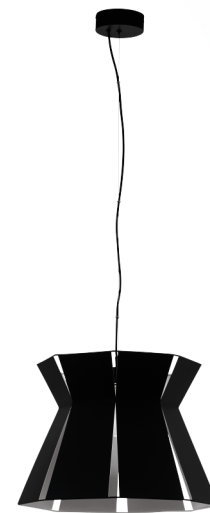

99081 VALECROSIA

General Information

Material number	99081
Type	pendant light
Product segment	Indoor
Theme	sonstige / nicht zuordenbar

Dimensions

Article Height (in mm)	1100
Article Diameter (in mm)	420
Net Weight	4.8 Kilogram
Canopy Height (in mm)	35
Canopy Diameter (in mm)	110

Material & Colour

Enclosure Material	steel
Enclosure Colour	black, white
Cable Colour	ZZKABFA_SW

Functionality

Switch Type	without switch
Battery	No

Technical Information

Protection Class	1
Mains Voltage	220-240V,50/60Hz
Operation Voltage	220-240V,50/60Hz