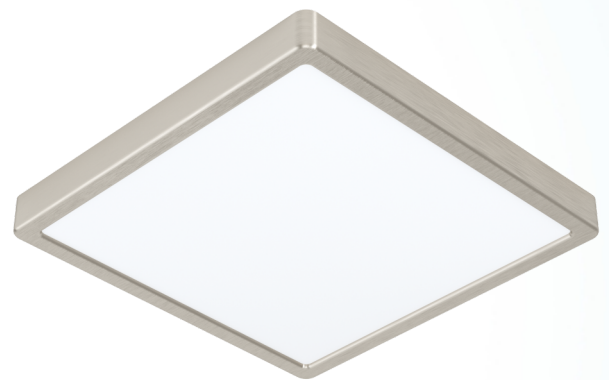

99242 FUEVA 5

General Information

Material number	99242
Type	surface-mounted light
Product segment	Indoor
Theme	sonstige / nicht zuordenbar

Dimensions

Article Height (in mm)	28
Article Width (in mm)	285
Article Length (in mm)	285

Material & Colour

Enclosure Material	steel
Enclosure Colour	satın nickel
Glass/Shade Material	plastic
Glass/Shade Colour	white

Functionality

Switch Type	without switch
Function	LED not replaceable
Battery	No