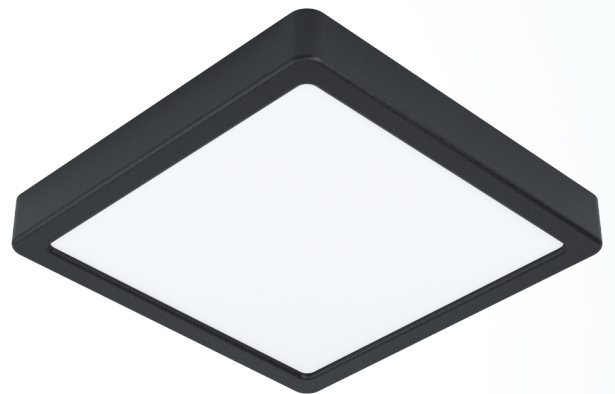

99244 FUEVA 5

General Information

Material number	99244
Type	surface-mounted light
Product segment	Indoor
Theme	sonstige / nicht zuordenbar

Dimensions

Article Height (in mm)	28
Article Width (in mm)	210
Article Length (in mm)	210

Material & Colour

Enclosure Material	steel
Enclosure Colour	black
Glass/Shade Material	plastic
Glass/Shade Colour	white

Functionality

Switch Type	without switch
Function	LED not replaceable
Battery	No

Technical Information