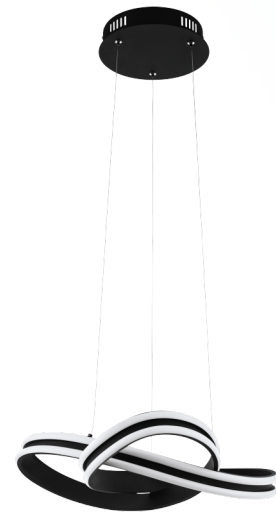

### General Information

Material number	99249
Type	pendant light
Product segment	Indoor
Theme	sonstige / nicht zuordenbar

### Dimensions

Article Height (in mm)	1200
Article Diameter (in mm)	500
Net Weight	2.6 Kilogram

### Material & Colour

Enclosure Material	steel
Enclosure Colour	black
Glass/Shade Material	plastic
Glass/Shade Colour	white