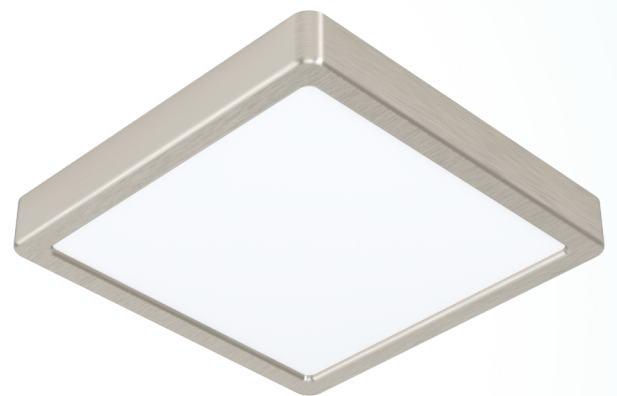

99253 FUEVA 5

General Information

Material number	99253
Type	surface-mounted light
Product segment	Indoor
Theme	sonstige / nicht zuordenbar

Dimensions

Article Height (in mm)	28
Article Width (in mm)	210
Article Length (in mm)	210

Material & Colour

Enclosure Material	steel
Enclosure Colour	satın nickel
Glass/Shade Material	plastic
Glass/Shade Colour	white

Functionality

Switch Type	without switch
Function	LED not replaceable
Battery	No