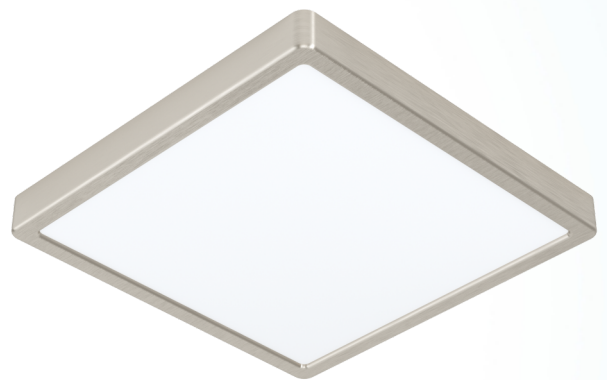

99254 FUEVA 5

General Information

Material number	99254
Type	surface-mounted light
Product segment	Indoor
Theme	sonstige / nicht zuordenbar

Dimensions

Article Height (in mm)	28
Article Width (in mm)	285
Article Length (in mm)	285

Material & Colour

Enclosure Material	steel
Enclosure Colour	satın nickel
Glass/Shade Material	plastic
Glass/Shade Colour	white

Functionality

Switch Type	without switch
Function	LED not replaceable
Battery	No