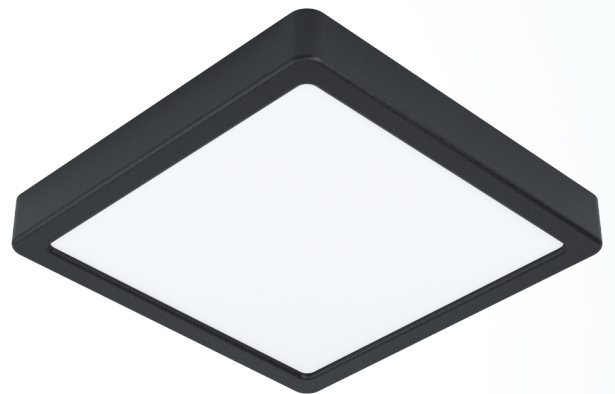

### General Information

Material number	99256
Type	surface-mounted light
Product segment	Indoor
Theme	sonstige / nicht zuordenbar

### Dimensions

Article Height (in mm)	28
Article Width (in mm)	210
Article Length (in mm)	210

### Material & Colour

Enclosure Material	steel
Enclosure Colour	black
Glass/Shade Material	plastic
Glass/Shade Colour	white