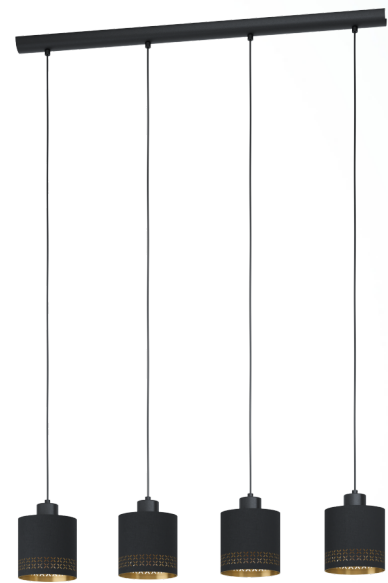

Technical Information

Protection Class	1
Mains Voltage	220-240V,50/60Hz
Operation Voltage	220-240V,50/60Hz

Technical changes reserved

EGLO Leuchten GmbH
Heiligkreuz 22 | 6136 Pill | Austria
Tel. +43 (0) 5242 / 6996 - 0
Fax: +43 (0) 5242 / 6996 - 938
www.eglo.com

my light | my style