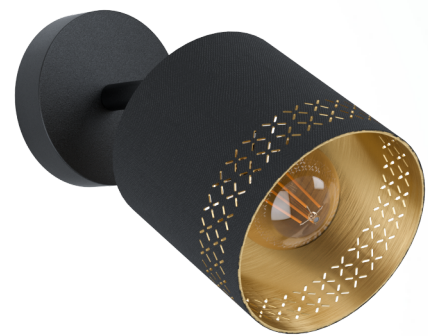

99276 ESTEPERRA

General Information

Material number	99276
Type	spot
Product segment	Indoor
Theme	fabric-conzept

Dimensions

Article Height (in mm)	240
Article Diameter (in mm)	120
Net Weight	0.535 Kilogram

Material & Colour

Enclosure Material	steel
Enclosure Colour	black
Glass/Shade Material	fabric
Glass/Shade Colour	black, gold

Functionality

Switch Type	without switch
Battery	No

Technical Information

Protection Class	1
Mains Voltage	220-240V,50/60Hz
Operation Voltage	220-240V,50/60Hz