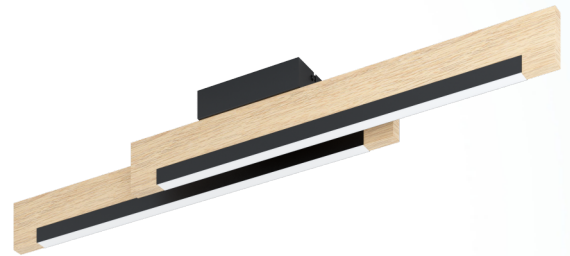

## 99292 CAMACHO

### General Information

Material number	99292
Type	ceiling light
Product segment	Indoor
Theme	sonstige / nicht zuordenbar

### Dimensions

Article Height (in mm)	115
Article Width (in mm)	80
Article Length (in mm)	940

### Material & Colour

Enclosure Material	steel, wood
Enclosure Colour	black, brown
Glass/Shade Material	plastic
Glass/Shade Colour	white