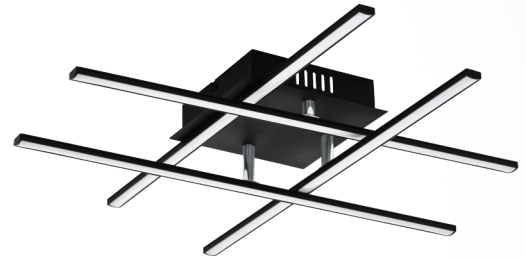

99316 LASANA 3

General Information

Material number	99316
Type	wall / ceiling light
Product segment	Indoor
Theme	sonstige / nicht zuordenbar

Dimensions

Article Height (in mm)	95
Article Width (in mm)	500
Article Length (in mm)	500

Material & Colour

Enclosure Material	steel
Enclosure Colour	black
Glass/Shade Material	plastic
Glass/Shade Colour	white

Functionality

Switch Type	without switch
Function	LED not replaceable
Battery	No

Technical Information