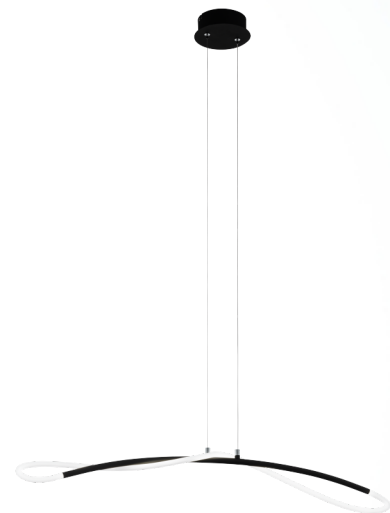

Technical Information

Protection Class	2
Mains Voltage	220-240V,50/60Hz
Dimmable	No

Technical changes reserved

EGLO Leuchten GmbH
Heiligkreuz 22 | 6136 Pill | Austria
Tel. +43 (0) 5242 / 6996 - 0
Fax: +43 (0) 5242 / 6996 - 938
www.eglo.com

my light | my style