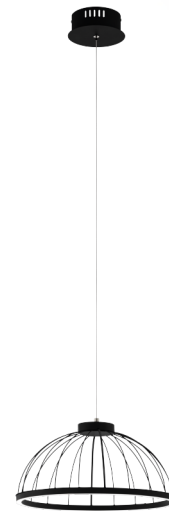

Technical Information

Protection Class	2
Mains Voltage	220-240V,50/60Hz
Dimmable	No

Technical changes reserved

EGLO Leuchten GmbH
Heiligkreuz 22 | 6136 Pill | Austria
Tel. +43 (0) 5242 / 6996 - 0
Fax: +43 (0) 5242 / 6996 - 938
www.eglo.com

my light | my style