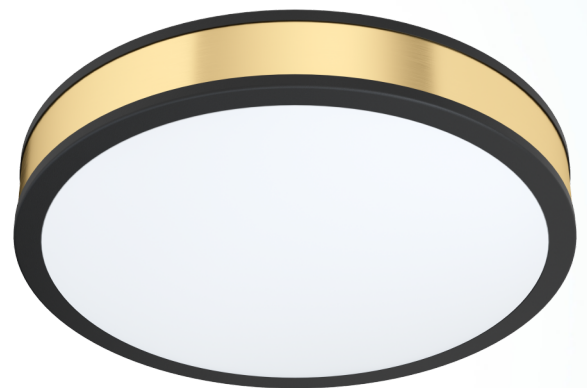

99407 PESCAITO

General Information

Material number	99407
Type	wall / ceiling light
Product segment	Indoor
Theme	sonstige / nicht zuordenbar

Dimensions

Article Height (in mm)	60
Article Diameter (in mm)	410

Material & Colour

Enclosure Material	steel
Enclosure Colour	black
Glass/Shade Material	plastic
Glass/Shade Colour	white, gold

Functionality

Switch Type	without switch
Function	LED not replaceable
Battery	No

my light | my style

Illuminant 1

Socket Type (1)	LED
Illuminant Type (1)	LED
Illuminant incl. (1)	INCLUSIVE
Kelvin Complete	ZZKELVI_3000
max. Wattage (1)	24W
Energy Efficiency Class	LED
Dimmable	No
Function	LED not replaceable