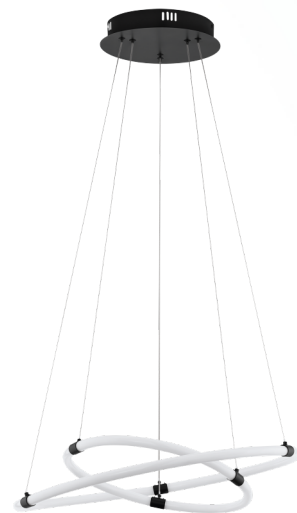

Technical Information

Protection Class	2
Mains Voltage	220-240V,50/60Hz

Technical changes reserved

EGLO Leuchten GmbH
Heiligkreuz 22 | 6136 Pöll | Austria
Tel. +43 (0) 5242 / 6996 - 0
Fax: +43 (0) 5242 / 6996 - 938
www.eglo.com

my light | my style