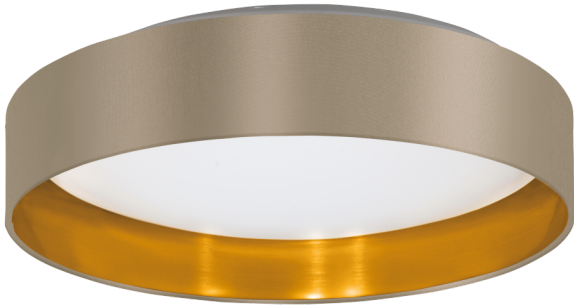

### General Information

Material number	99541
Type	ceiling light
Product segment	Indoor
Theme	fabric-conzept

### Dimensions

Article Height (in mm)	90
Article Diameter (in mm)	380
Net Weight	0.78 Kilogram

### Material & Colour

Enclosure Material	plastic, steel
Enclosure Colour	white
Glass/Shade Material	fabric
Glass/Shade Colour	taupe, gold