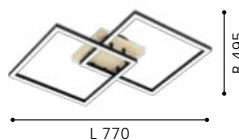

9 002759 996772