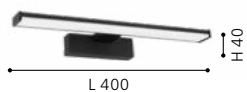

L 600, H 40, A 120

LED

11W

neutral
WHITE

1400lm

IP44

9 002759 989071

L 400