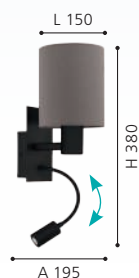

900701

LED

96483

LED

900701 PASTERI

wall light; steel, black / fabric, anthracite-brown
Wandleuchte; Stahl, schwarz / Textil, anthrazit-braun
Applique; acier, noir / tissu, marron anthracite

L 150, H 380, A 195

96483 PASTERI

wall light; steel, satin nickel / fabric, black, copper
Wandleuchte; Stahl, nickel-matt / Textil, schwarz, kupfer
Applique; acier, nickel mat / tissu, noir, cuivre

L 150, H 380, A 195

96483, 96484, 900701