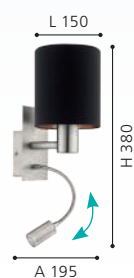

900701

LED

96483

LED

900701 PASTERI

wall light; steel, black / fabric, anthracite-brown
Wandleuchte; Stahl, schwarz / Textil, anthrazit-braun
Applique; acier, noir / tissu, marron anthracite

L 150, H 380, A 195

96483 PASTERI

wall light; steel, satin nickel / fabric, black, copper
Wandleuchte; Stahl, nickel-matt / Textil, schwarz, kupfer
Applique; acier, nickel mat / tissu, noir, cuivre

L 150, H 380, A 195

96483, 96484, 900701