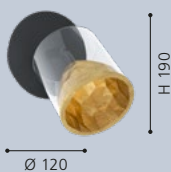

39574

LED

39573

LED

39573 MELITO

spot; steel, aluminium, black, gold / glass, clear
Spot; Stahl, Alu, schwarz, gold / Glas, klar
spot; acier, aluminium, noir, or / verre, clair

H 190, Ø 120

LED 1x 5,4W
warm WHITE 1x 510lm

9 002759 395735

Ø 120

39574 MELITO

spot; steel, aluminium, black, gold / glass, clear
Spot; Stahl, Alu, schwarz, gold / Glas, klar
spot; acier, aluminium, noir, or / verre, clair

L 320, B 90, H 185

LED 2x 5,4W
warm WHITE 2x 510lm

9 002759 395742

L 320

39575 MELITO

spot; steel, aluminium, black, gold / glass, clear
Spot; Stahl, Alu, schwarz, gold / Glas, klar
spot; acier, aluminium, noir, or / verre, clair

L 560, B 90, H 185

LED 3x 5,4W
warm WHITE 3x 510lm