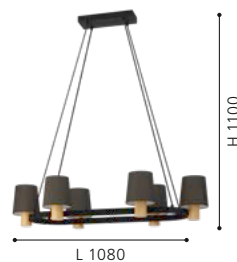

**43783 EDALE**

wall light; steel, wood, black, brown / fabric, cappuccino  
Wandleuchte; Stahl, Holz, schwarz, braun / Textil, cappuccino  
applique; acier, bois, noir, marron / tissu, cappuccino

L 150, H 215, A 195

E27

1x 40W

9 002759 437831

**43782 EDALE**

pendant light; steel, wood, black, brown / fabric, cappuccino  
Hängeleuchte; Stahl, Holz, schwarz, braun / Textil, cappuccino  
luminaire en suspension; acier, bois, noir, marron / tissu, cappuccino

L 1080, B 510, H 1100

E27

6x 40W

9 002759 437824

**43781 EDALE**

pendant light; steel, wood, black, brown / fabric, cappuccino  
Hängeleuchte; Stahl, Holz, schwarz, braun / Textil, cappuccino  
luminaire en suspension; acier, bois, noir, marron / tissu, cappuccino

H 1100, Ø 700

E27

6x 40W

9 002759 437817