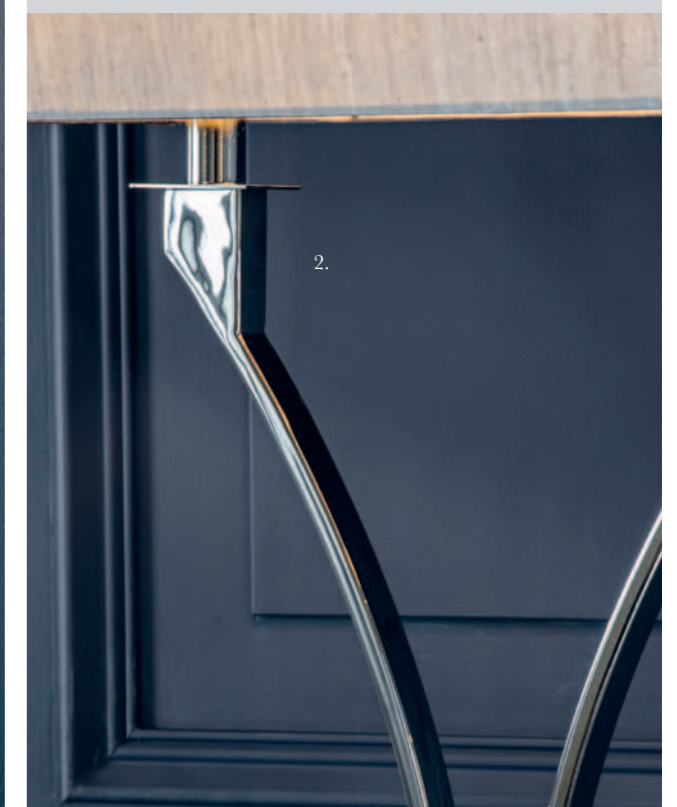

VIENNA
COLLECTION

The exquisite Vienna collection combines simplicity with elegance. Finished in polished nickel with sweeping curved stems and topped with organza effect shades. Classic lighting for classic interiors.

1. **Vienna 4lt pendant** 70074
Polished nickel plate & beige fabric
H: 500-1700mm Dia: 550mm
4 x E14

2. **Vienna 2lt floor** 63747
Polished nickel plate & beige fabric
H: 1665mm W: 480mm D: 200mm
2 x E27

3. **Vienna 2lt table** 63748
Polished nickel plate & beige fabric
H: 670mm W: 400mm D: 175mm
2 x E27

4. **Vienna 2lt wall** 63749
Polished nickel plate & beige fabric
Proj: 145mm H: 420mm W: 270mm
2 x E14