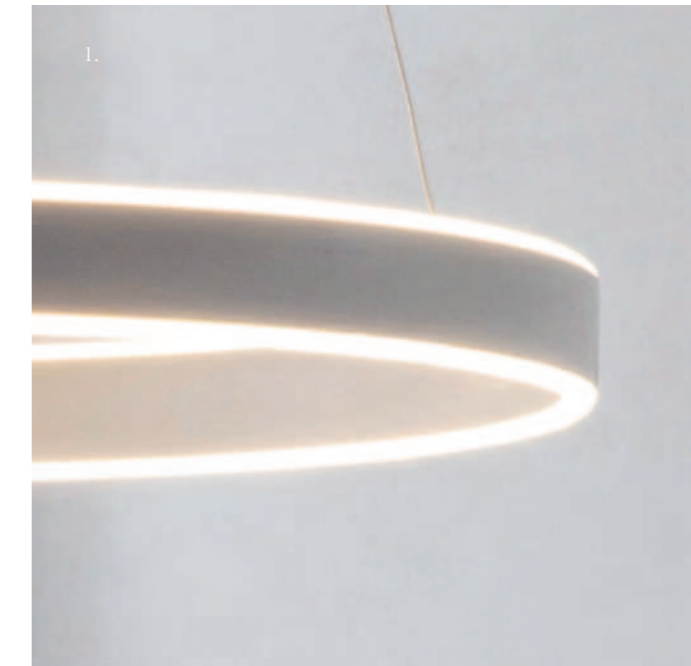

GEN

1.

Create the ultimate contemporary balanced look with this clean architectural LED pendant.

- 1. **Gen pendant** 79944. Matt white finish & frosted acrylic, H: 600-1200mm Dia: 600mm. Integrated LED 2200 lumens
- 2. **Gen pendant** 80572. Matt nickel plate & frosted acrylic, H: 600-1200mm Dia: 600mm. Integrated LED 2200 lumens