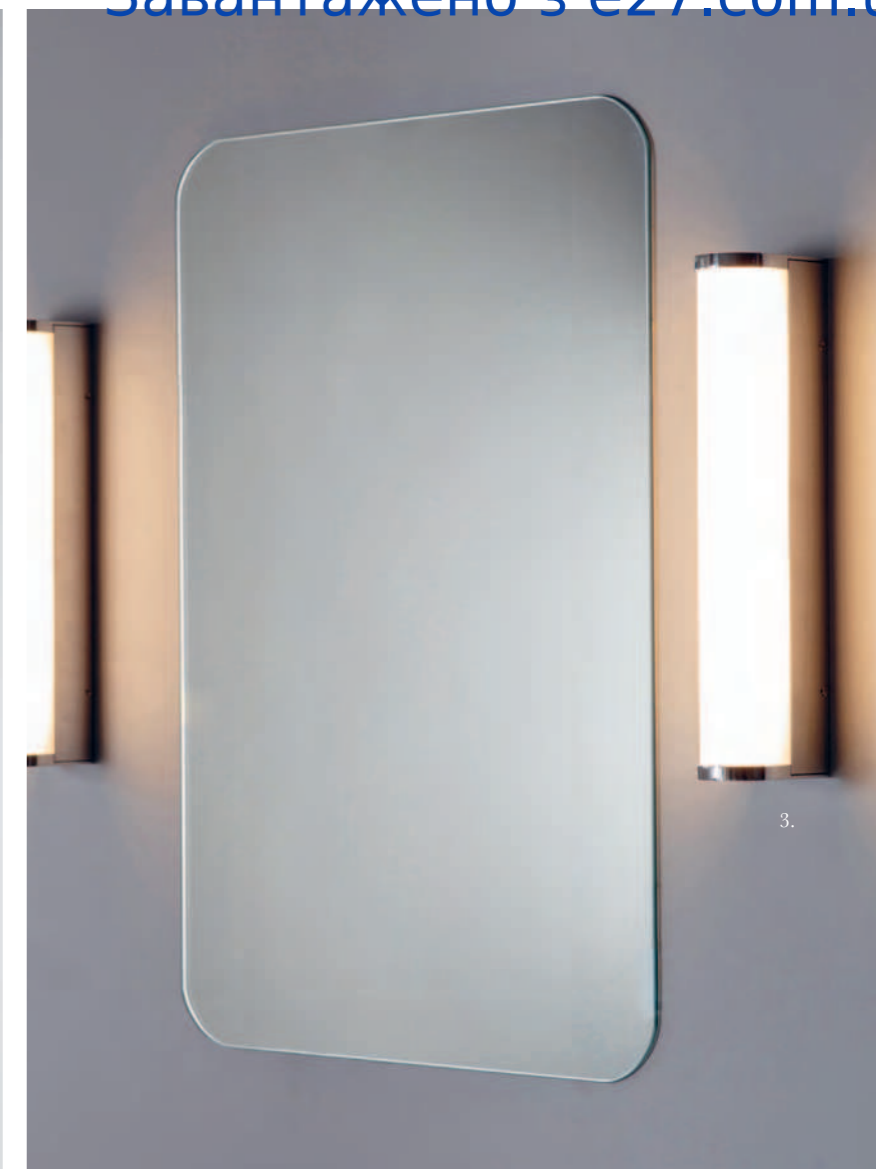

salano

1.

2.

3.

4.

Positioned either side of a large bathroom mirror, the curved lines of the Salano wall lights are the perfect finishing touch.

Clean modern wall lights with beautiful frosted shades to diffuse the bright LED light, the ideal addition for today's bathrooms.

Integrated LED

WARM white

IP44

- 1. Salano twin wall 79913**
Chrome plate & frosted acrylic
Proj: 86mm H: 500mm W: 50mm
Integrated LED 420 lumens
- 2. Salano single wall 79912**
Chrome plate & frosted acrylic
Proj: 86mm H: 250mm W: 50mm
Integrated LED 230 lumens
- 3. Salano 300 wall 79923**
Chrome plate & opal polycarbonate
Proj: 60mm H: 80mm W: 300mm
Integrated LED 1000 lumens
- 4. Salano 600 wall 79924**
Chrome plate & opal polycarbonate
Proj: 60mm H: 80mm W: 600mm
Integrated LED 680 lumens