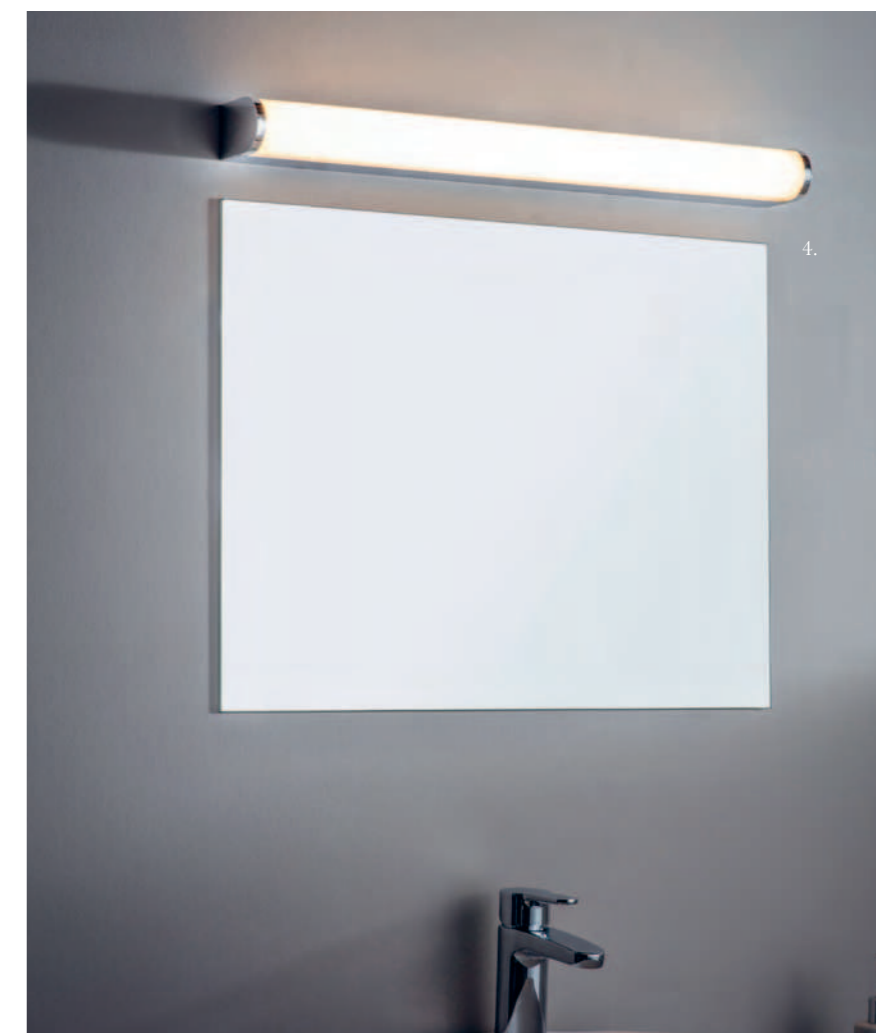

salano

1.

2.

3.

4.

Positioned either side of a large bathroom mirror, the curved lines of the Salano wall lights are the perfect finishing touch.

Clean modern wall lights with beautiful frosted shades to diffuse the bright LED light, the ideal addition for today's bathrooms.

Integrated LED

WARM white

IP44

- 1. Salano twin wall 79913**
Chrome plate & frosted acrylic
Proj: 86mm H: 500mm W: 50mm
Integrated LED 420 lumens
- 2. Salano single wall 79912**
Chrome plate & frosted acrylic
Proj: 86mm H: 250mm W: 50mm
Integrated LED 230 lumens
- 3. Salano 300 wall 79923**
Chrome plate & opal polycarbonate
Proj: 60mm H: 80mm W: 300mm
Integrated LED 1000 lumens
- 4. Salano 600 wall 79924**
Chrome plate & opal polycarbonate
Proj: 60mm H: 80mm W: 600mm
Integrated LED 680 lumens