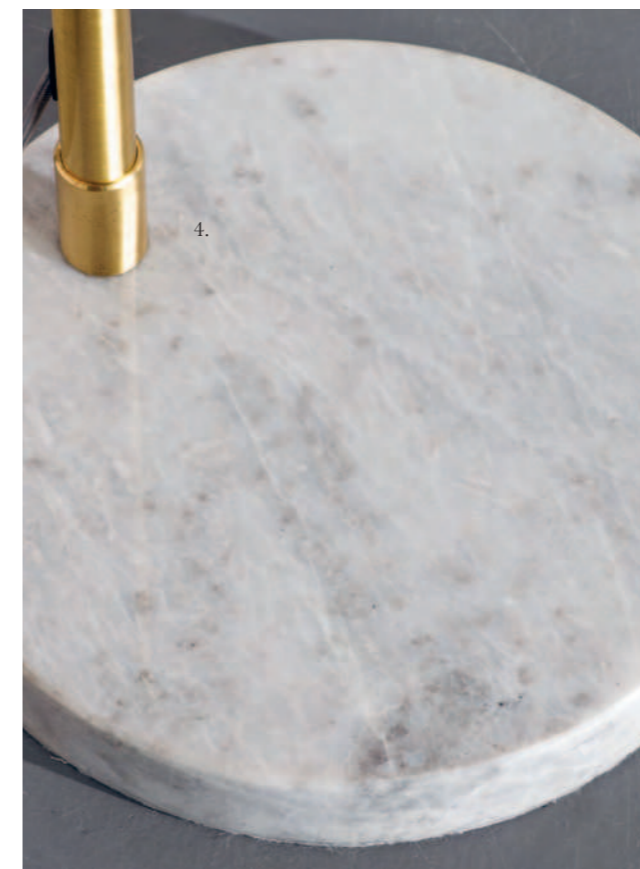

otto

*Inspired by 1940's industrialism, the Otto collection is a restrained balance of gloss opal blown glass shades and brushed brass metalwork. To complement the collection, select the Otto cable sets, table and floor lamps, each featuring beautiful marble details, for a minimal clean look.*

**1. Otto 5lt semi flush 75939**  
Brushed brass plate & gloss white glass  
Proj: 584mm Dia: 800mm  
5 x LED G9

**2. Otto table 76609**  
Black marble  
H: 115mm Dia: 80mm  
E27

**3. Otto table 76610**  
White marble  
H: 115mm Dia: 80mm  
E27

**4. Otto floor 76613**  
Brushed brass plate & white marble  
H: 1700mm W:300mm D: 800mm  
E27