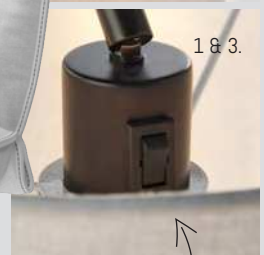

Carlson

Swing arm

Simply fix to wall and plug in!

NEW

1.

1. **CARLSON WALL PLUG-IN 79380**  
Matt black & light grey fabric  
Proj: 350-1186mm H: 630mm Sh Dia: 315-350mm  
1 x E27

2 **CARLSON TABLE 79501**  
Matt black & light grey fabric  
H: 185mm Dia: 170mm  
1 x E14

Compact design

2.

Switched lamp holder on 79380 & 78763