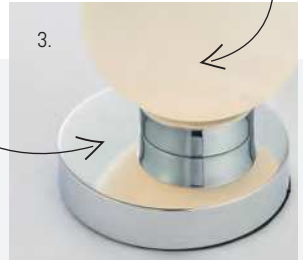

Terrazzo, Ratio & Paradox

NEW

1. **TERRAZZO TABLE** 78181

White terrazzo
H: 130mm Dia: 100mm
1 x E27
Shown with 77108
E27 Filament globe 95mm lamp

2. **TERRAZZO TABLE** 80633

Black terrazzo
H: 130mm Dia: 100mm
1 x E27
Shown with 77108
E27 Filament globe 95mm lamp

3. **RATIO TOUCH TABLE** 78024

Chrome plate & opal glass
H: 160mm W: 143mm D: 120mm
1 x G9

Off-centre design with touch on/off chrome base

4. **PARADOX PENDANT** 80683

Matt white & white acrylic
H: 250-1300mm W: 600mm D: 250mm
31w Int. LED 2400 lumens warm white

5. **PARADOX FLOOR** 80678

Matt white & white acrylic
H: 1320mm Dia: 230mm
16w Int. LED 1600 lumens warm white

6. **PARADOX TABLE** 80677

Matt white & white acrylic
H: 420mm Dia: 130mm
9w Int. LED 696 lumens warm white

Soft glow opal glass