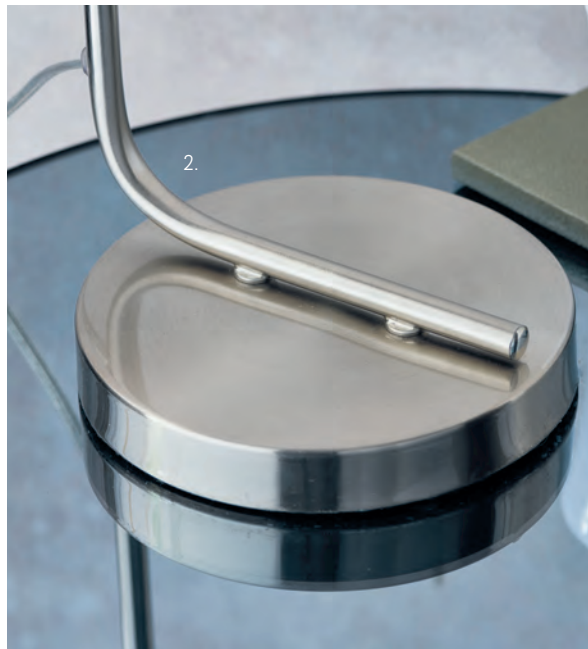

Toledo

NEW

1. TOLEDO PENDANT 90563

Brushed nickel plate & clear glass
H: 320-1500mm Dia: 150mm
1 x E27

2. TOLEDO TABLE 90558

Brushed nickel plate & clear glass
H: 540mm W: 165mm D: 200mm
1 x E27

3. TOLEDO FLOOR 90557

Brushed nickel plate & clear glass
H: 1520mm W: 250mm D: 280mm
1 x E27