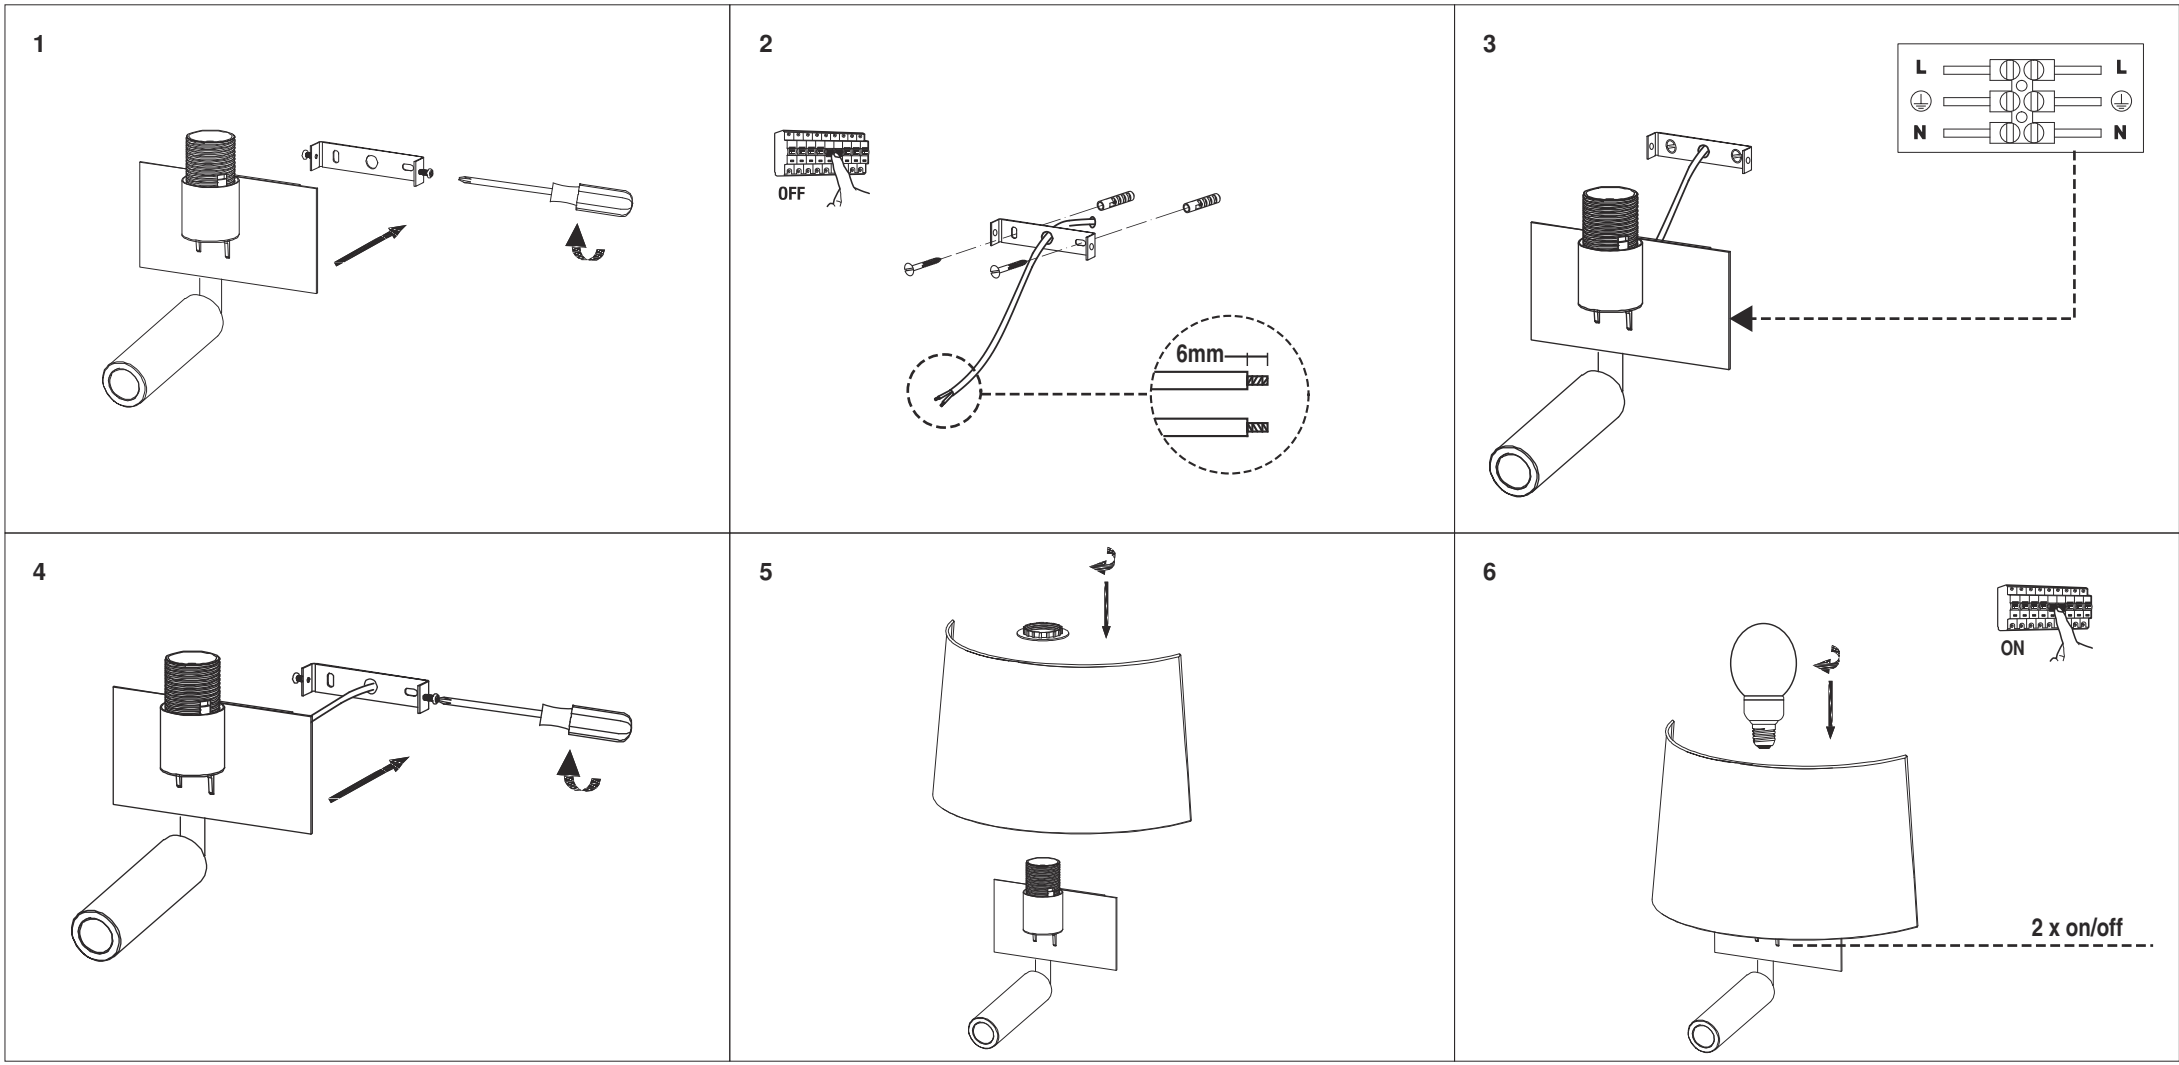

VOLTA

TECHNICAL FEATURES - CARACTERÍSTICAS TÉCNICAS

1 x E27 max 15W LED not incl
Reading LED 3W 3000K 200lm incl

20023 White
20024 Black