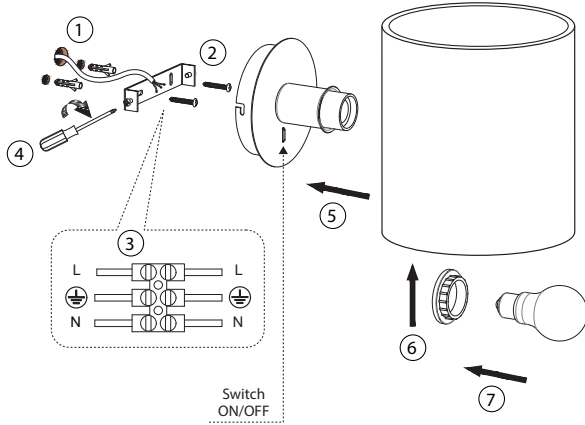

○ GUADALUPE

○ GUADALUPE

○ LUPE

○ LUPE

Reading LED 1W 3000K

This product contains a light source of energy efficiency class E
Este producto contiene una fuente luminosa de la clase eficiencia

TECHNICAL FEATURES

1 X E27 MAX 15W LED no incl.

Together we take care of the planet