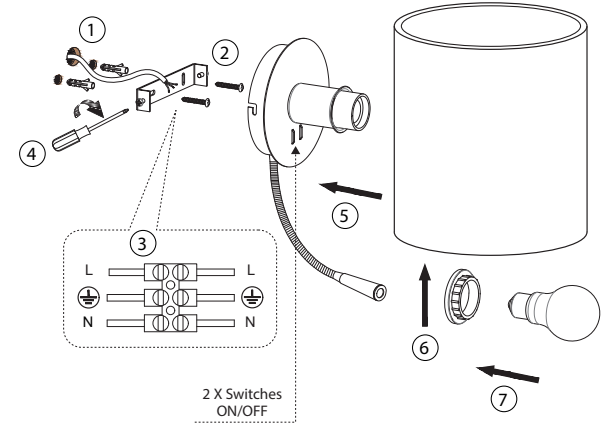

○ GUADALUPE

○ GUADALUPE

○ LUPE

○ LUPE

Reading LED 1W 3000K

This product contains a light source of energy efficiency class E
Este producto contiene una fuente luminosa de la clase eficiencia

TECHNICAL FEATURES

1 X E27 MAX 15W LED no incl.

Together we take care of the planet