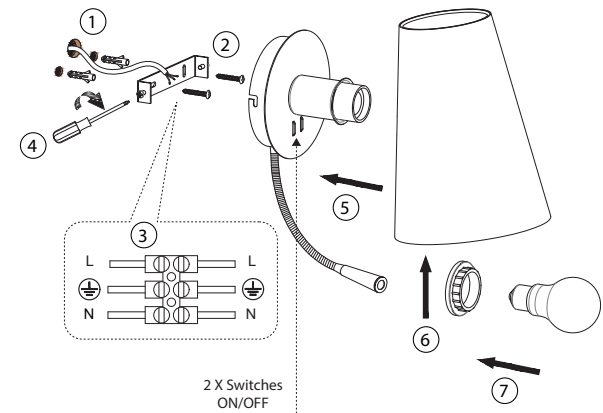

○ GUADALUPE

○ GUADALUPE

○ LUPE

○ LUPE

Reading LED 1W 3000K

This product contains a light source of energy efficiency class E
Este producto contiene una fuente luminosa de la clase eficiencia

TECHNICAL FEATURES

1 X E27 MAX 15W LED no incl.

Together we take care of the planet