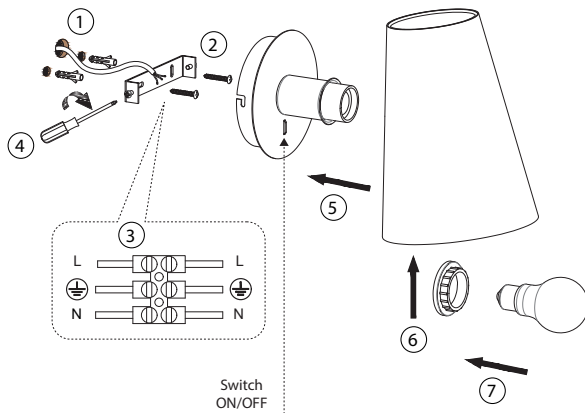

○ GUADALUPE

○ GUADALUPE

○ LUPE

○ LUPE

Reading LED 1W 3000K

This product contains a light source of energy efficiency class E
Este producto contiene una fuente luminosa de la clase eficiencia

TECHNICAL FEATURES

1 X E27 MAX 15W LED no incl.

Together we take care of the planet