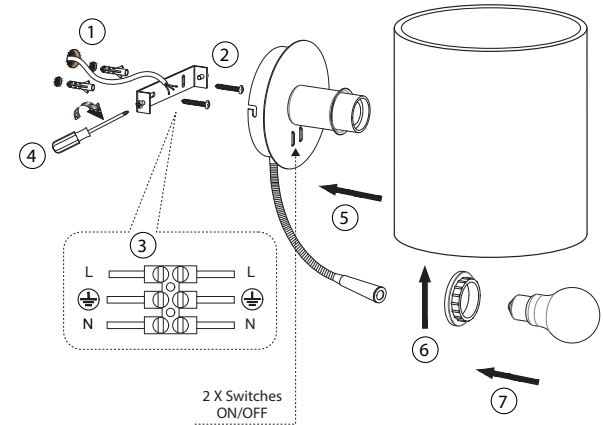

○ GUADALUPE

○ GUADALUPE

○ LUPE

○ LUPE

Reading LED 1W 3000K

This product contains a light source of energy efficiency class E
Este producto contiene una fuente luminosa de la clase eficiencia

TECHNICAL FEATURES

1 X E27 MAX 15W LED no incl.

Together we take care of the planet