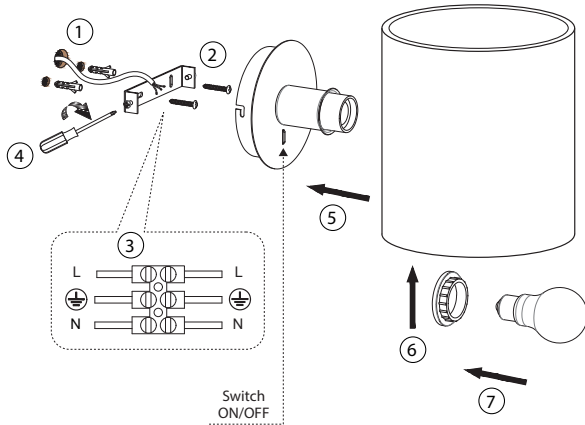

○ GUADALUPE

○ GUADALUPE

○ LUPE

○ LUPE

Reading LED 1W 3000K

This product contains a light source of energy efficiency class E
Este producto contiene una fuente luminosa de la clase eficiencia

TECHNICAL FEATURES

1 X E27 MAX 15W LED no incl.

Together we take care of the planet