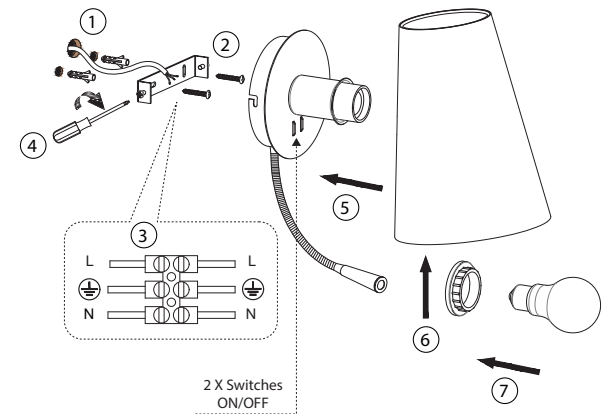

○ GUADALUPE

○ GUADALUPE

○ LUPE

○ LUPE

Reading LED 1W 3000K

This product contains a light source of energy efficiency class E
Este producto contiene una fuente luminosa de la clase eficiencia

TECHNICAL FEATURES

1 X E27 MAX 15W LED no incl.

Together we take care of the planet