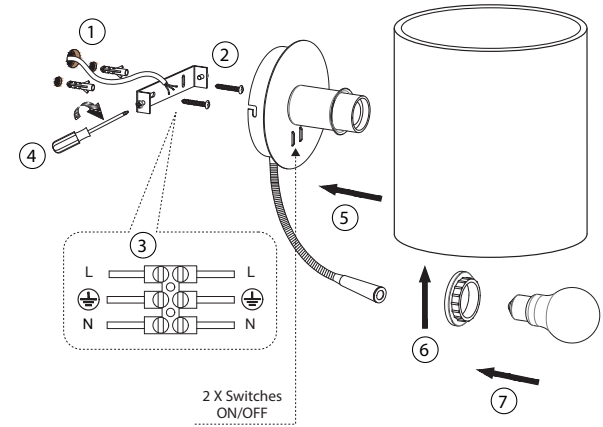

○ GUADALUPE

○ GUADALUPE

○ LUPE

○ LUPE

Reading LED 1W 3000K

This product contains a light source of energy efficiency class E
Este producto contiene una fuente luminosa de la clase eficiencia

TECHNICAL FEATURES

1 X E27 MAX 15W LED no incl.

Together we take care of the planet