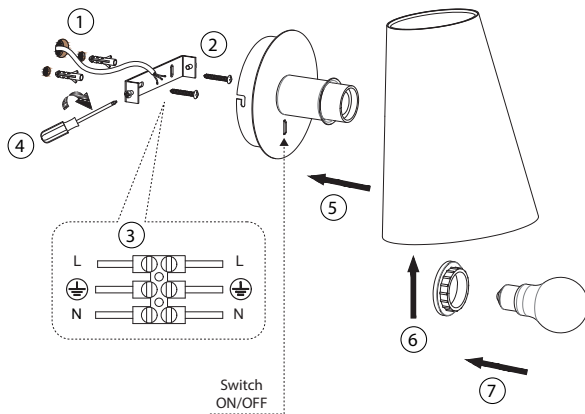

○ GUADALUPE

○ GUADALUPE

○ LUPE

○ LUPE

Reading LED 1W 3000K

This product contains a light source of energy efficiency class E  
Este producto contiene una fuente luminosa de la clase eficiencia

TECHNICAL FEATURES

1 X E27 MAX 15W LED no incl.

Together we take care of the planet