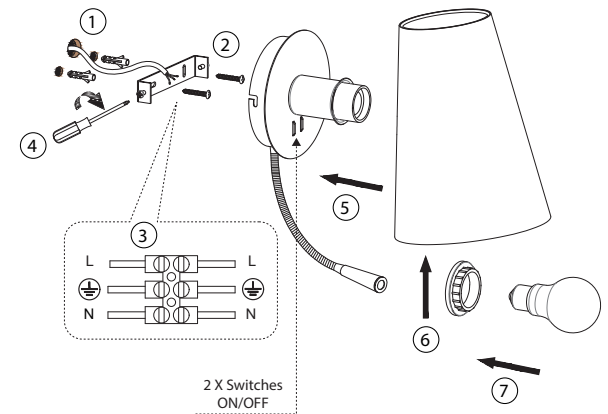

○ GUADALUPE

○ GUADALUPE

○ LUPE

○ LUPE

Reading LED 1W 3000K

This product contains a light source of energy efficiency class E  
Este producto contiene una fuente luminosa de la clase eficiencia

TECHNICAL FEATURES

1 X E27 MAX 15W LED no incl.

Together we take care of the planet