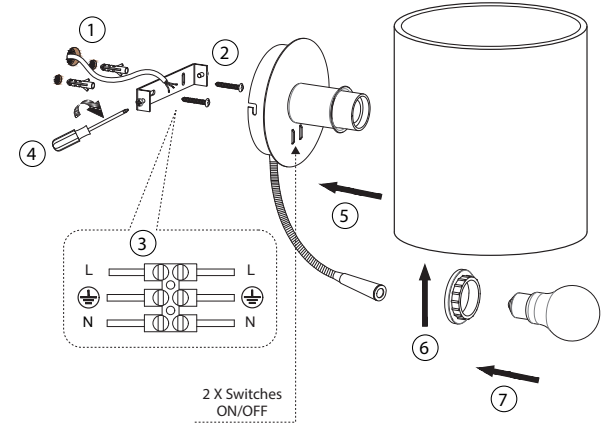

○ GUADALUPE

○ GUADALUPE

○ LUPE

○ LUPE

Reading LED 1W 3000K

This product contains a light source of energy efficiency class E  
Este producto contiene una fuente luminosa de la clase eficiencia

TECHNICAL FEATURES

1 X E27 MAX 15W LED no incl.

Together we take care of the planet