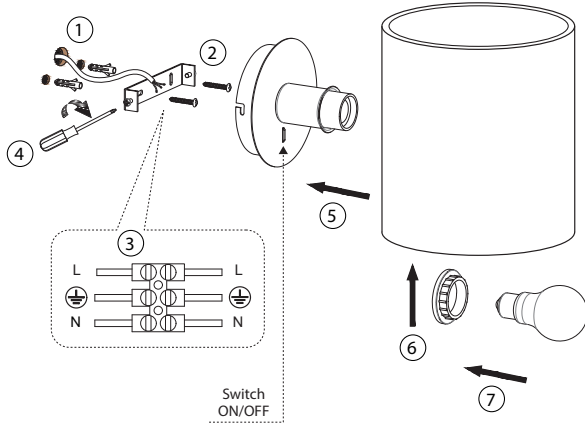

○ GUADALUPE

○ GUADALUPE

○ LUPE

○ LUPE

Reading LED 1W 3000K

This product contains a light source of energy efficiency class E  
Este producto contiene una fuente luminosa de la clase eficiencia

TECHNICAL FEATURES

1 X E27 MAX 15W LED no incl.

Together we take care of the planet