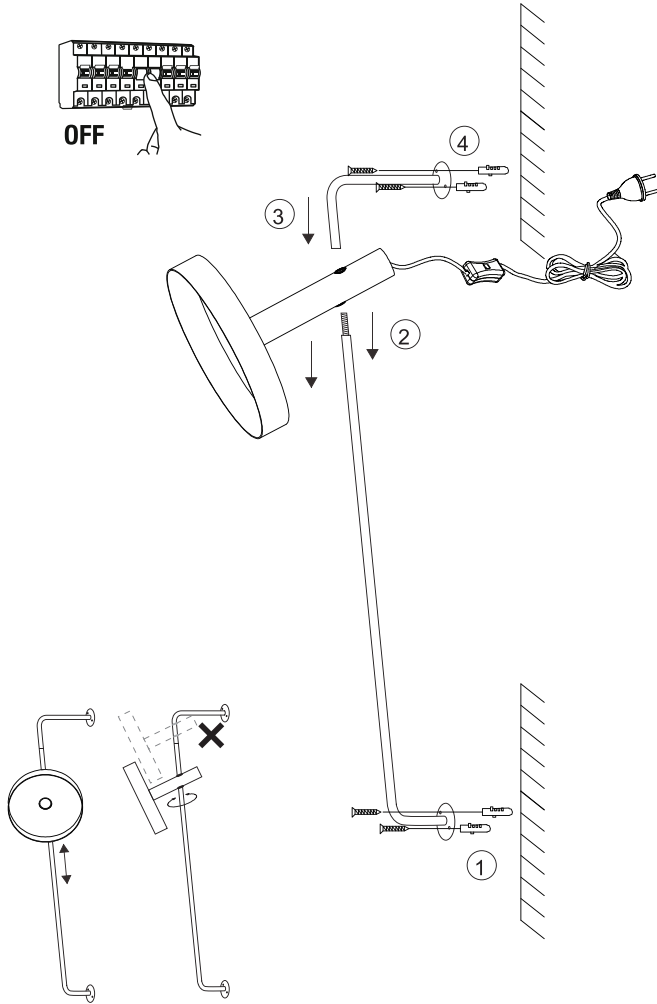

○ 20164-95 black+gold

○ 20164-96 gold+black

○ 20165-95 black+gold

○ 20165-96 gold+black

○ 20166-95 black+gold

○ 20166-96 gold+black

TECHNICAL FEATURES

1 X E27 MAX 15W LED no incl.