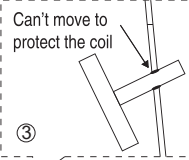

○ 20164-95 black+gold

○ 20164-96 gold+black

○ 20165-95 black+gold

○ 20165-96 gold+black

○ 20166-95 black+gold

○ 20166-96 gold+black

TECHNICAL FEATURES

1 X E27 MAX 15W LED no incl.