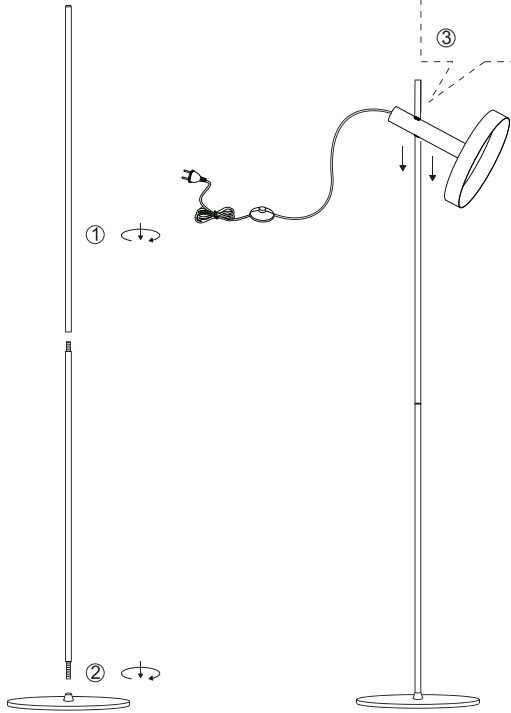

○ 20164-95 black+gold

○ 20164-96 gold+black

○ 20165-95 black+gold

○ 20165-96 gold+black

○ 20166-95 black+gold

○ 20166-96 gold+black

TECHNICAL FEATURES

1 X E27 MAX 15W LED no incl.