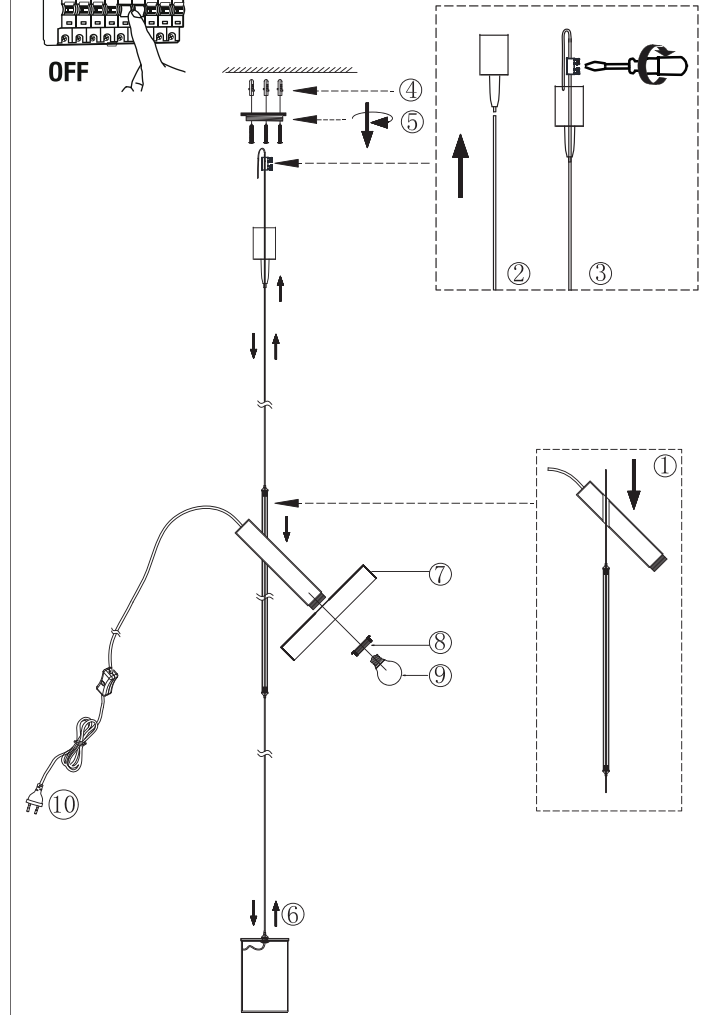

○ 20164-95 black+gold

○ 20164-96 gold+black

○ 20165-95 black+gold

○ 20165-96 gold+black

○ 20166-95 black+gold

○ 20166-96 gold+black

TECHNICAL FEATURES

1 X E27 MAX 15W LED no incl.