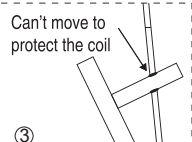

- 20164-95 black+gold
- 20164-96 gold+black

- 20165-95 black+gold
- 20165-96 gold+black

- 20166-95 black+gold
- 20166-96 gold+black

**TECHNICAL FEATURES**

1 X E27 MAX 15W LED no incl.

Together
we take care
of the planet