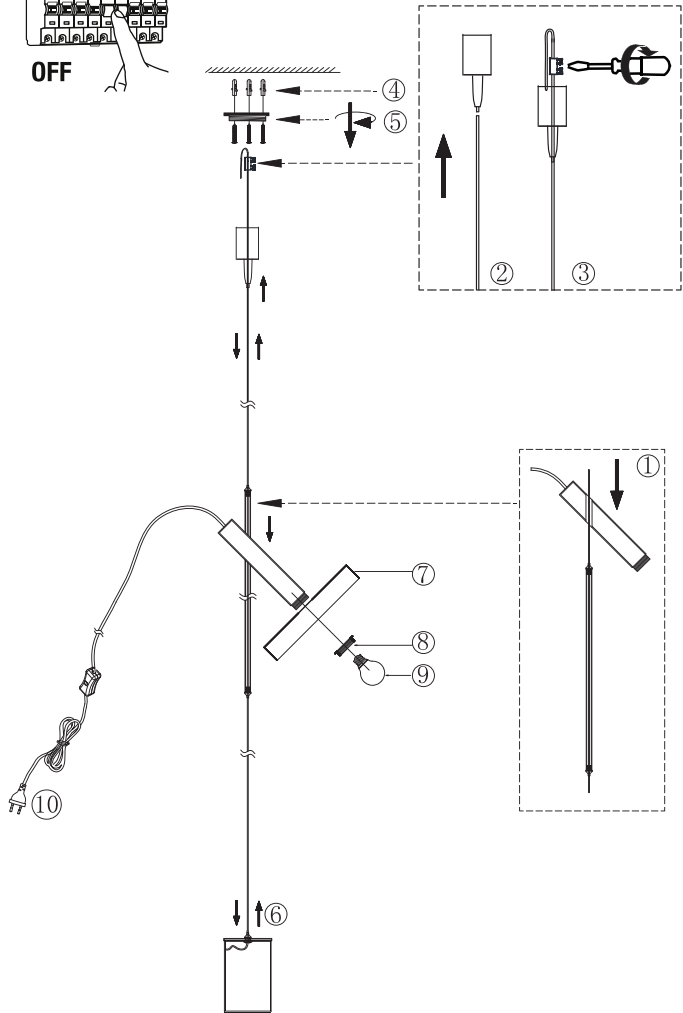

- 20164-95 black+gold
- 20164-96 gold+black

- 20165-95 black+gold
- 20165-96 gold+black

- 20166-95 black+gold
- 20166-96 gold+black

**TECHNICAL FEATURES**

1 X E27 MAX 15W LED no incl.

Together
we take care
of the planet