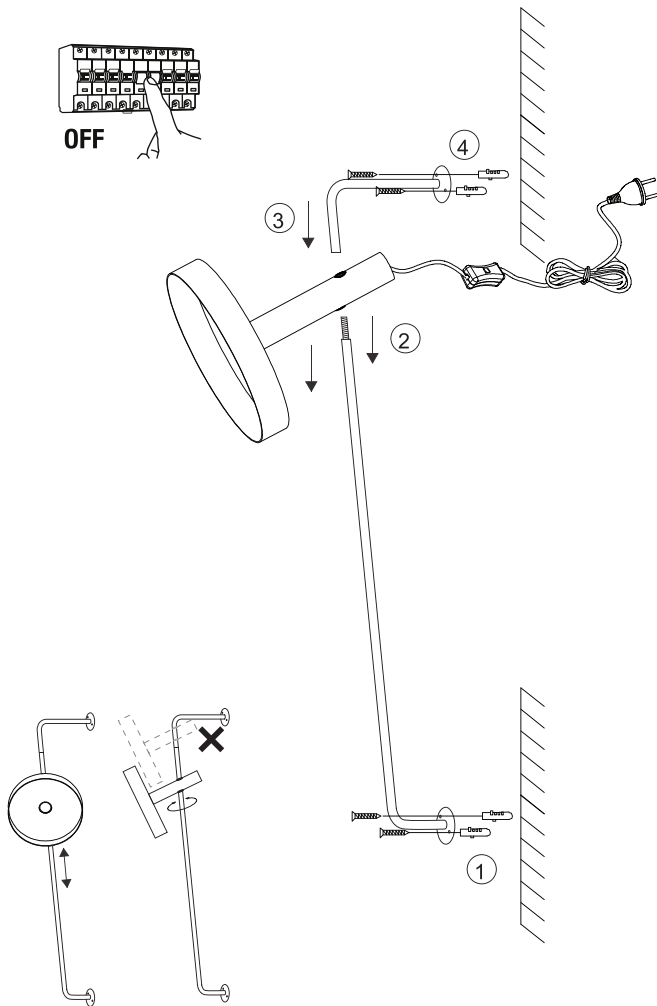

- 20164-95 black+gold
- 20164-96 gold+black

- 20165-95 black+gold
- 20165-96 gold+black

- 20166-95 black+gold
- 20166-96 gold+black

**TECHNICAL FEATURES**

1 X E27 MAX 15W LED no incl.

Together
we take care
of the planet