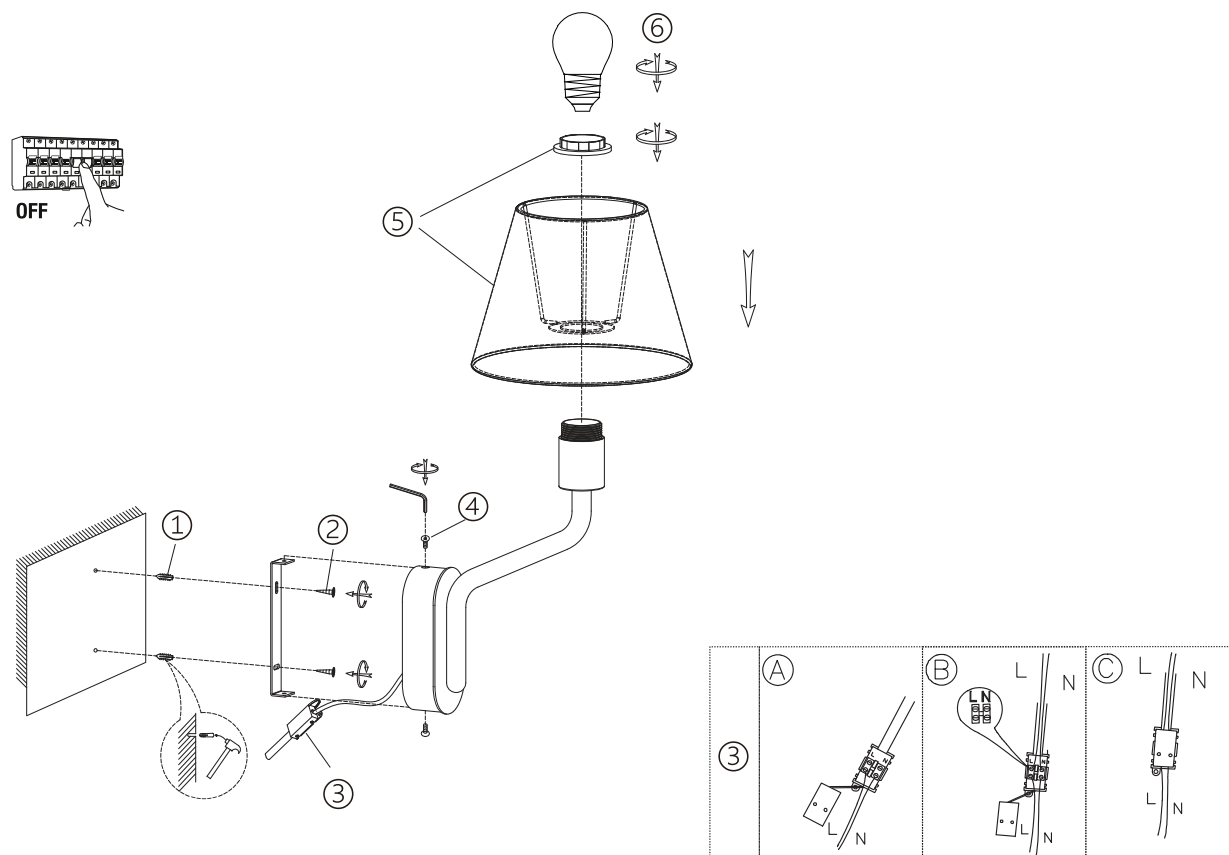

24005-10 chrome+white
24005-11 chrome+beige
24005-12 chrome+black

TECHNICAL FEATURES

1 X E27 MAX 15W LED no incl.

Together
we take care
of the planet

Together we take care of the planet.

This is why we reduce paper consumption. Please refer to the safety, maintenance and warranty instructions at www.faro.es. If you cannot access it, call us at +34 937 723 965 or write to export@faro.es.