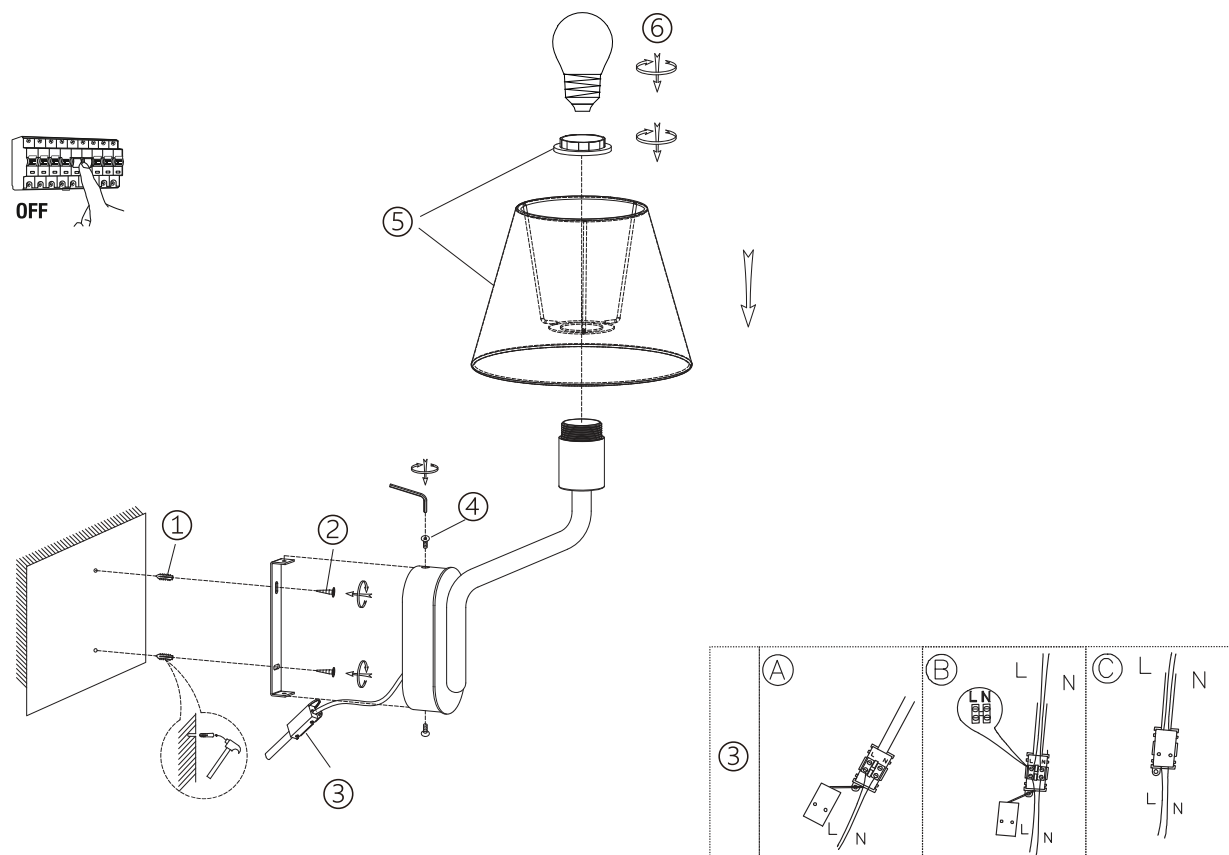

24005-10 chrome+white
24005-11 chrome+beige
24005-12 chrome+black

TECHNICAL FEATURES

1 X E27 MAX 15W LED no incl.

Together
we take care
of the planet

Together we take care of the planet. This is why we reduce paper consumption. Please refer to the safety, maintenance and warranty instructions at www.faro.es. If you cannot access it, call us at +34 937 723 965 or write to export@faro.es.