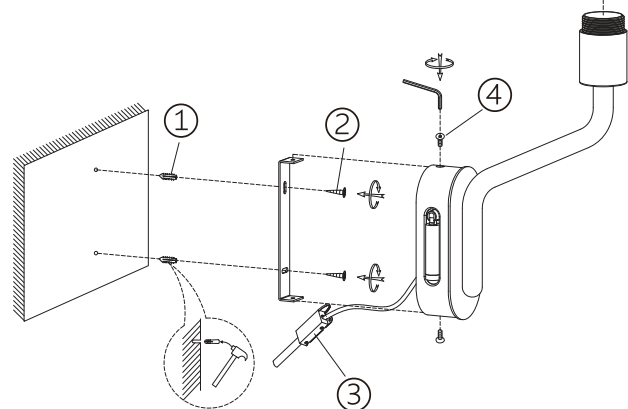

No incl. See
www.faro.es

24007-10 chrome+white
24007-11 chrome+beige
24007-12 chrome+black

24006-10 chrome+white
24006-11 chrome+beige
24006-12 chrome+black

TECHNICAL FEATURES

1 X E27 MAX 15W LED no incl. + Reader LED HIGH POWER 1W 2700K 90 lm CRI>80