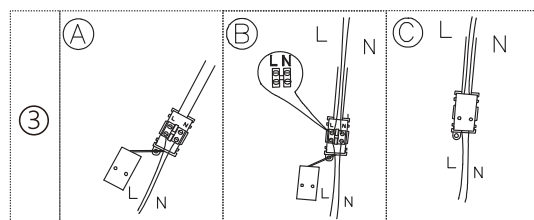

No incl. See
www.faro.es

24007-10 chrome+white
24007-11 chrome+beige
24007-12 chrome+black

24006-10 chrome+white
24006-11 chrome+beige
24006-12 chrome+black

TECHNICAL FEATURES

1 X E27 MAX 15W LED no incl. + Reader LED HIGH POWER 1W 2700K 90 lm CRI>80