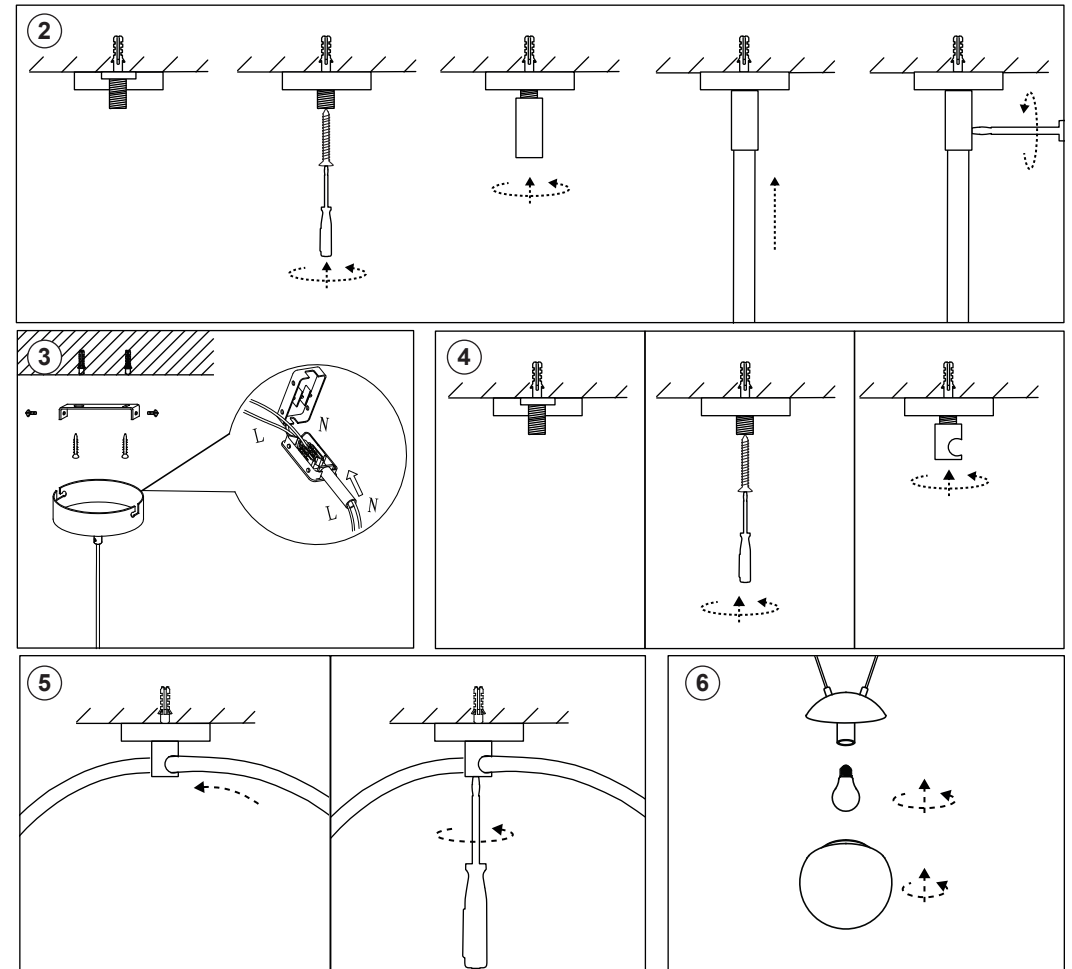

MINE SPACE

Restaurant & Bar
Product Design Awards

Winner

GERMAN
DESIGN
AWARD
SPECIAL
2018

refs.	①	②	③	④ ⑤	⑥
28209-1L • 28210-1L	2 X	1	1		1 E27
28209-2L • 28210-2L	3 X	1	1	1	2 E27
28209-3L • 28210-3L	4 X	1	1	2	3 E27
28209-4L • 28210-4L	5 X	1	1	3	4 E27
28209-5L • 28210-5L	6 X	1	1	4	5 E27

TECHNICAL FEATURES

E27 max 15W LED NO INCL