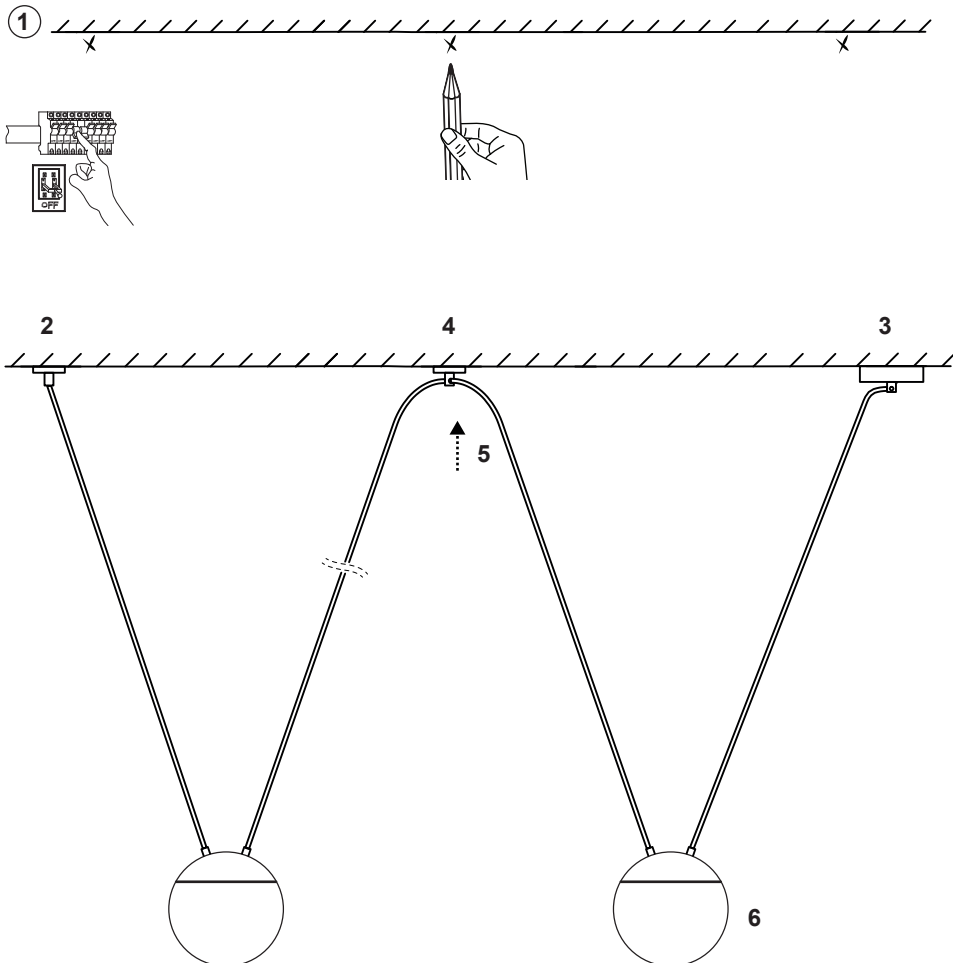

MINE SPACE

Restaurant & Bar
Product Design Awards

Winner

GERMAN
DESIGN
AWARD
SPECIAL
2018

refs.	①	②	③	④ ⑤	⑥
28209-1L • 28210-1L	2 X	1	1		1 E27
28209-2L • 28210-2L	3 X	1	1	1	2 E27
28209-3L • 28210-3L	4 X	1	1	2	3 E27
28209-4L • 28210-4L	5 X	1	1	3	4 E27
28209-5L • 28210-5L	6 X	1	1	4	5 E27

TECHNICAL FEATURES

E27 max 15W LED NO INCL

		100-240 V~	50/60 Hz